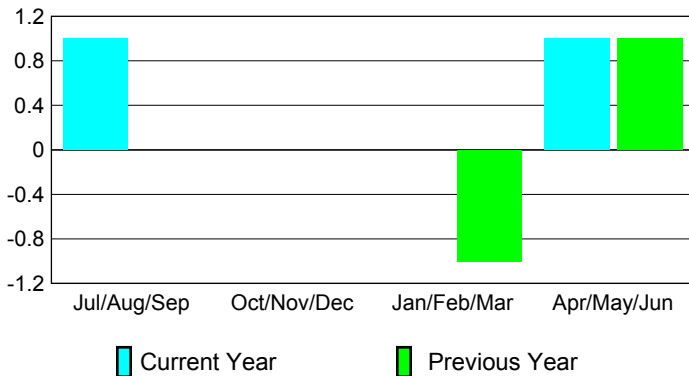

2009-2010 GMT Quarterly Report for District (or Undistricted) **District 308 A1**

GMT: **Doctor DATUK K NAGARATNA**

Location: **SINGAPORE**

GMT CA: **5**

CLUBS

Club Results
2009-2010

Clubs
2008-2009

Month	New Club Goal	Actual New Clubs	Actual Dropped Clubs	Gain/Loss of Clubs	Gain/Loss of Clubs
Jul/Aug/Sep	1	1	0	1	0
Oct/Nov/Dec	1	0	0	0	0
Jan/Feb/Mar	1	1	-1	0	-1
Apr/May/June	0	1	0	1	1
Totals	3	3	-1	2	0

Club Results 2009-2010

Goal, New, Dropped, Gain/Loss

Comparison of Club Gain/Loss

Current Year Compared to the Previous Year

YTD Status Quo Clubs 2009-2010

Status Quo Clubs Compared to Status Quo Members

MEMBERSHIP