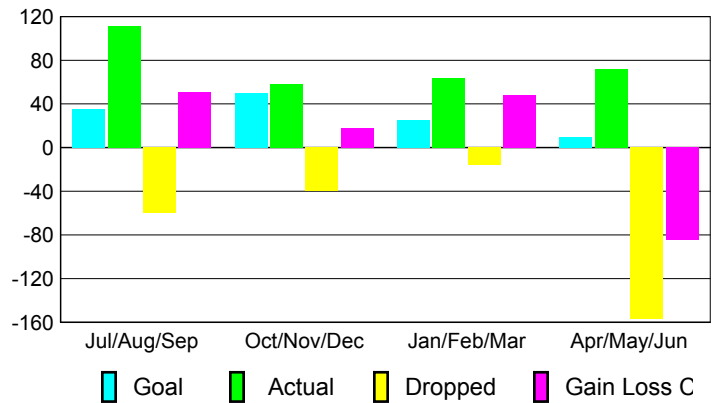

Membership Results 2009-2010

Goal, New, Dropped, Gain/Loss

Comparison of Membership Gain/Loss

Current Year Compared to the Previous Year