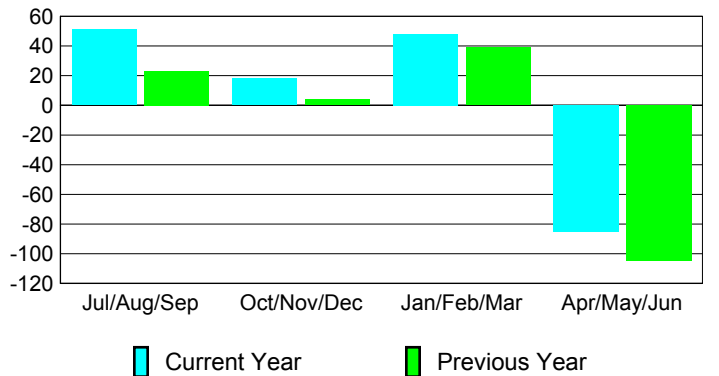

Membership Results
2009-2010

Membership
2008-2009

Month	Net Memb Goal	Actual New Memb	Actual Dropped Memb	Gain/Loss of Memb	Gain/Loss of Memb
Jul/Aug/Sep	35	111	-60	51	23
Oct/Nov/Dec	50	58	-40	18	4
Jan/Feb/Mar	25	64	-16	48	39
Apr/May/June	10	72	-157	-85	-105
Totals	120	305	-273	32	-39

Membership Results 2009-2010

Goal, New, Dropped, Gain/Loss

Comparison of Membership Gain/Loss

Current Year Compared to the Previous Year

Gender Comparison 2009-2010

Jul/Aug/Sep

Oct/Nov/Dec

Jan/Feb/Mar

Apr/May/June

Male

Female