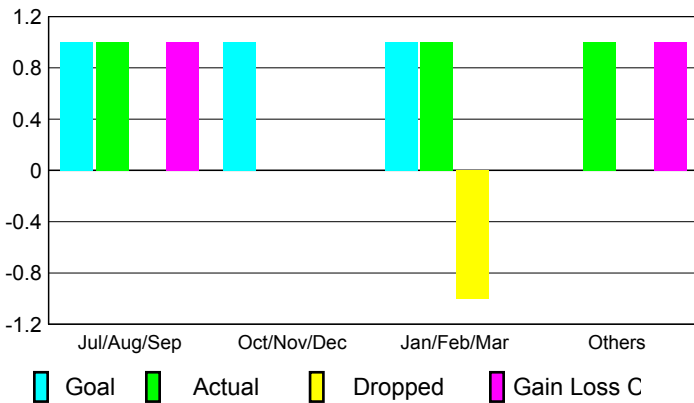

2009-2010 GMT Quarterly Report for District (or Undistricted) **District 308 A1**

GMT: **Doctor DATUK K NAGARATNA**

Location: **SINGAPORE**

GMT CA: **5**

CLUBS

Club Results
2009-2010

Clubs
2008-2009

Month	New Club Goal	Actual New Clubs	Actual Dropped Clubs	Gain/Loss of Clubs	Gain/Loss of Clubs
Jul/Aug/Sep	1	1	0	1	0
Oct/Nov/Dec	1	0	0	0	0
Jan/Feb/Mar	1	1	-1	0	-1
Apr/May/June	0	1	0	1	1
Totals	3	3	-1	2	0

Club Results 2009-2010

Goal, New, Dropped, Gain/Loss

Comparison of Club Gain/Loss

Current Year Compared to the Previous Year

YTD Status Quo Clubs 2009-2010

Status Quo Clubs Compared to Status Quo Members

MEMBERSHIP

Membership Results
2009-2010

Membership
2008-2009

Month	Net Memb Goal	Actual New Memb	Actual Dropped Memb	Gain/Loss of Memb	Gain/Loss of Memb
Jul/Aug/Sep	35	111	-60	51	23
Oct/Nov/Dec	50	58	-40	18	4
Jan/Feb/Mar	25	64	-16	48	39
Apr/May/June	10	72	-157	-85	-105
Totals	120	305	-273	32	-39